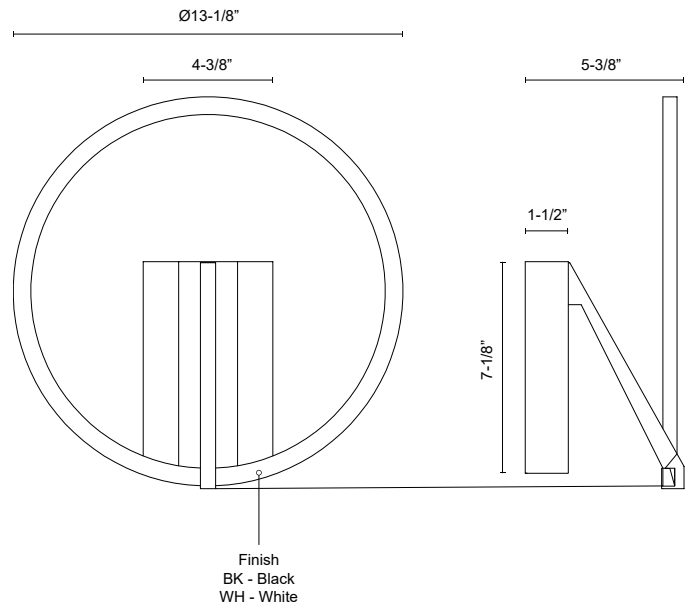

RODA WS27713-3WCCT-UNV

WALL

PROJECT

WS27713-BK-3WCCT-UNV
Black

WS27713-WH-3WCCT-UNV
White

SPECIFICATION DETAILS

Fixture Dimensions	D13-1/8" x E5-3/8"
Height from center	6-1/2"
Light Source	LED with DC Driver
Wattage	15W
Total Lumens	1000lm
Delivered Lumens	BK-410lm*; WH-525lm*;
Voltage	120-277V
Color Temperature	Selectable CCT 2700K/3000K/4000K
CRI (Ra)	90CRI
LED Rated Life	50,000 hours
Dimming	100% - 10%, TRIAC or ELV Dimmer (Not Included)
Diffuser Details	Frosted Acrylic Lens
Location	Dry
Illumination Direction	Backlit
Mounting Style	Wall Mount, All Orientation
CEC Title 24 JA8	Yes, JA8-2022
Canopy Dimensions	W4-3/8" x H7-1/8" x E1-1/2"
Material	Aluminum + Acrylic
Paint Finish	BK02; WH02;

- Sleek, modern circular design
- Integrated LED, no need for bulbs
- Down and up light
- Matte Black or White finish options
- 72" of black or white cord to match fixture [TL and FL ONLY]

KUZCO

CANADA: 19054 28TH AVENUE - SURREY, BC V3Z 6M3